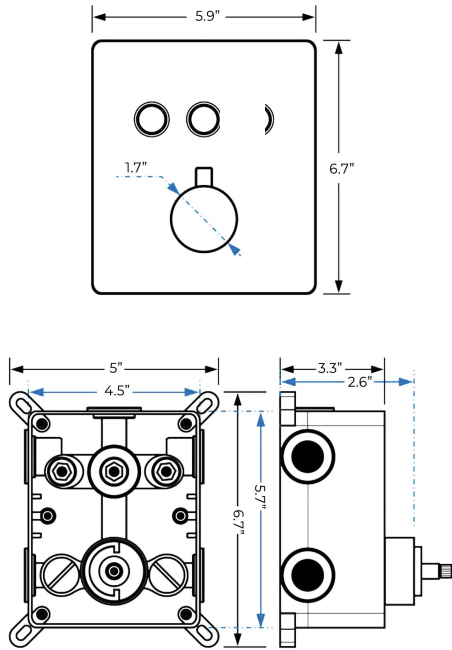

## Specifications

- STYLE: CONTEMPORARY
- TYPE: FIXED SHOWER HEAD
- NUMBER OF HANDLES: SINGLE KNOB
- FEATURE: COLD AND HOT
- MATERIAL: BRASS
- SHOWER MIXER VALVE MATERIAL: CERAMIC
- SURFACE FINISH: BRUSHED GOLD
- CONTROL TYPE: THERMOSTATIC BUTTON MIXER
- HOT & COLD: YES
- FEATURE: RAINFALL SHOWER

## Shower Head Size:

## Mixer Size :

## Hand Shower Size:

A: 8"  
B: 1.5"

The minimum required water pressure is 0.05 MPa (0.5 bar).  
Flow rate 2.5 GPM (9.5 LPM).