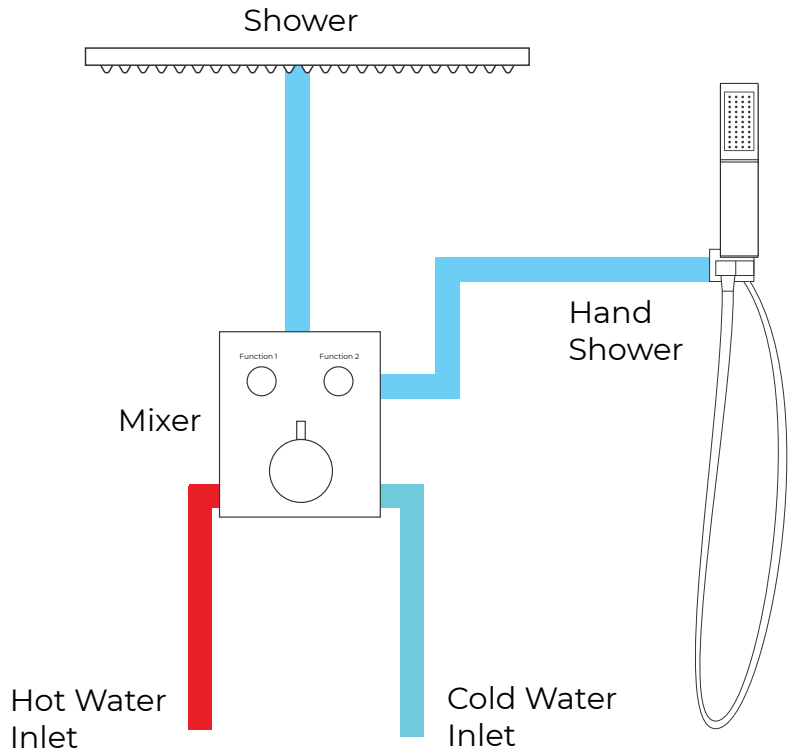

# FONTANA CHATOU BRUSHED GOLD BATHROOM THERMOSTATIC SHOWER MIXER SET SPECS

## Specifications

- STYLE: CONTEMPORARY
- TYPE: FIXED SHOWER HEAD
- NUMBER OF HANDLES: SINGLE KNOB
- FEATURE: COLD AND HOT
- MATERIAL: BRASS
- SHOWER MIXER VALVE MATERIAL: CERAMIC
- SURFACE FINISH: BRUSHED GOLD
- CONTROL TYPE: THERMOSTATIC BUTTON MIXER
- HOT & COLD: YES
- FEATURE: RAINFALL SHOWER

## Shower Head Size:

## Hand Shower Size:

A: 8"  
B: 1.5"

The minimum required water pressure is 0.05 MPa (0.5 bar).  
Flow rate 2.5 GPM (9.5 LPM).