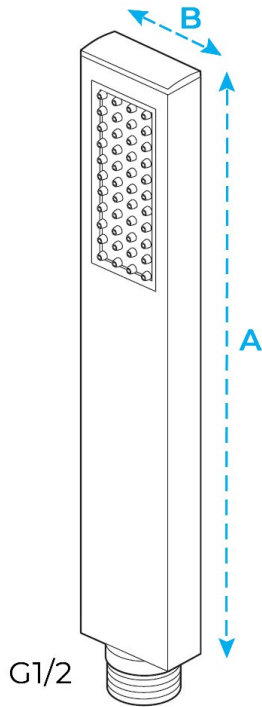

## Specifications

- STYLE: CONTEMPORARY
- TYPE: FIXED SHOWER HEAD
- NUMBER OF HANDLES: SINGLE KNOB
- FEATURE: COLD AND HOT
- MATERIAL: BRASS
- SHOWER MIXER VALVE MATERIAL: CERAMIC
- SURFACE FINISH: BRUSHED GOLD
- CONTROL TYPE: THERMOSTATIC BUTTON MIXER
- HOT & COLD: YES
- FEATURE: RAINFALL SHOWER

## Shower Head Size:

## Mixer Size :

## Hand Shower Size:

A: 8"  
B: 1.5"

The minimum required water pressure is 0.05 MPa (0.5 bar).  
Flow rate 2.5 GPM (9.5 LPM).