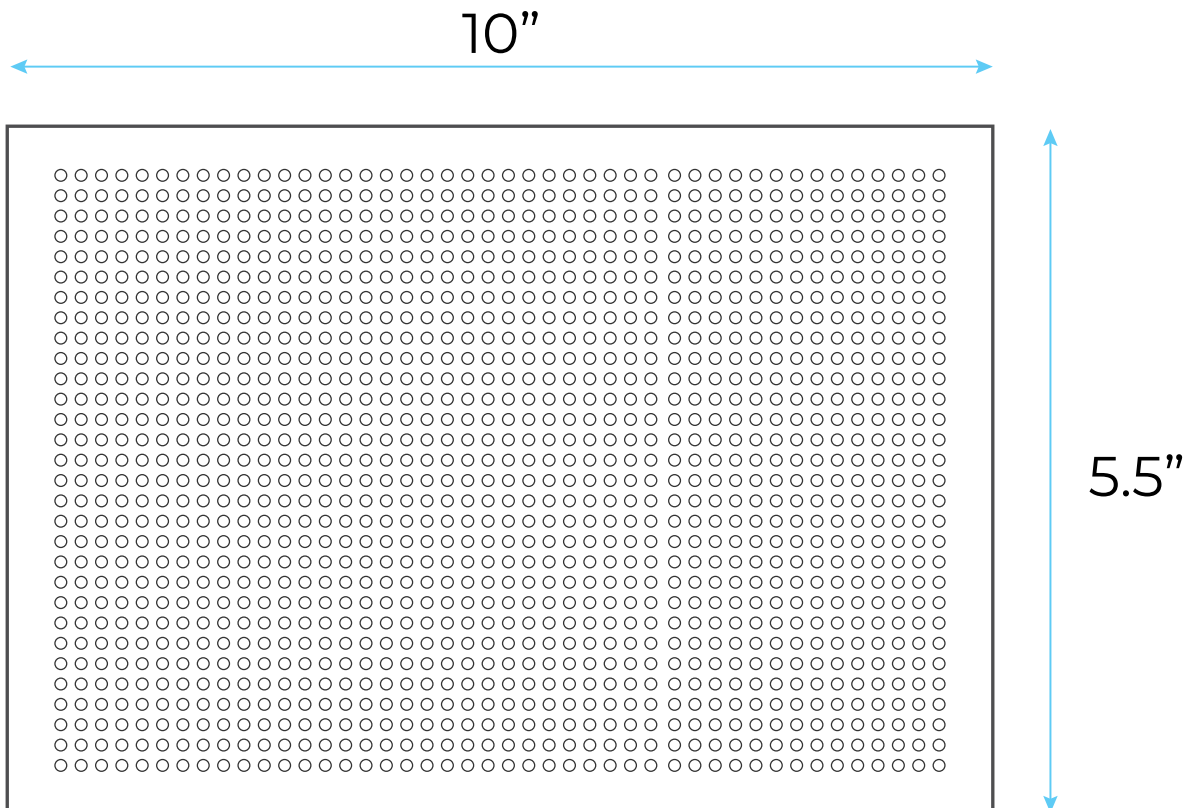

## Specifications

- STYLE: CONTEMPORARY
- TYPE: FIXED SHOWER HEAD
- NUMBER OF HANDLES: SINGLE KNOB
- FEATURE: COLD AND HOT
- MATERIAL: BRASS
- SHOWER MIXER VALVE MATERIAL: CERAMIC
- SURFACE FINISH: BRUSHED GOLD
- CONTROL TYPE: THERMOSTATIC BUTTON MIXER
- HOT & COLD: YES
- FEATURE: RAINFALL SHOWER

## Shower Head Size:

## Mixer Size :

## Hand Shower Size:

A: 8"  
B: 1.5"

The minimum required water pressure is 0.05 MPa (0.5 bar).  
Flow rate 2.5 GPM (9.5 LPM).